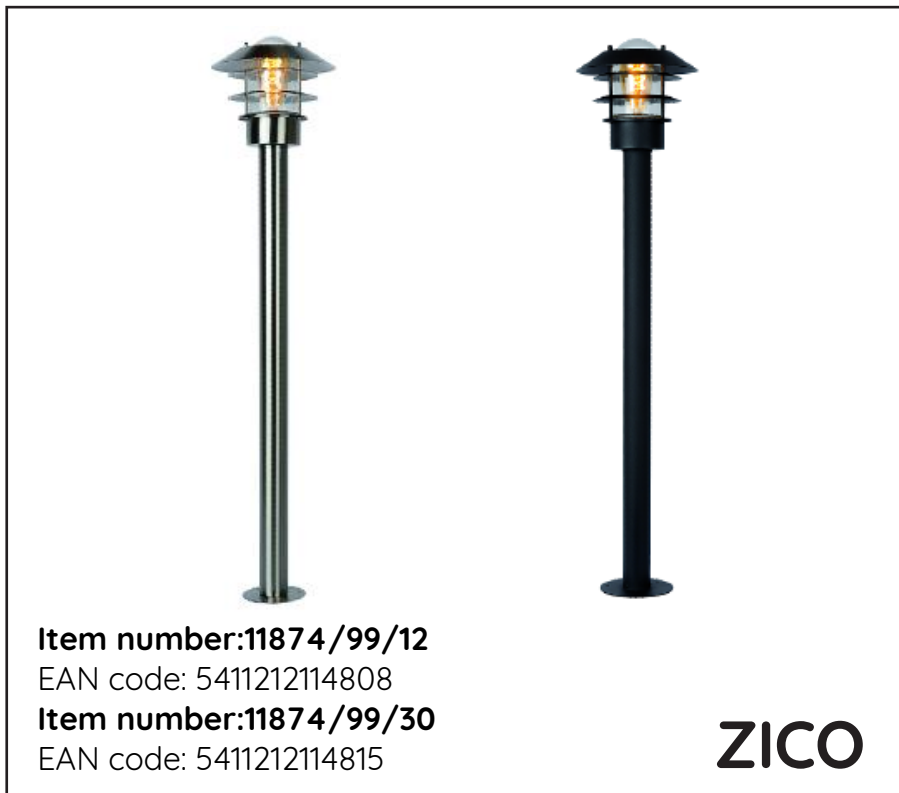

# LUCIDE

GENERAL SPECIFICATIONS

### RECOMMENDED LUCIDE LIGHT SOURCE

**49034/05/62**

Light source dimmable : Yes

Light source incl. : No

## General

**Dimensions LxWxH :** Ø21.8 cm x 100 cm

**Height minimum :** 20 cm

**Height maximum :** 100 cm

**Dimensions shade LxWxH :** Ø21.8 cm x 20 cm

**Main material :** Stainless Steel / Aluminum

**Ceiling rose material :** -

**Color :** Stainless Steel / Black

**Style :** Classic

**Shape :** Round

**Weight :** 1.4 kg

**Warranty :** 2 years