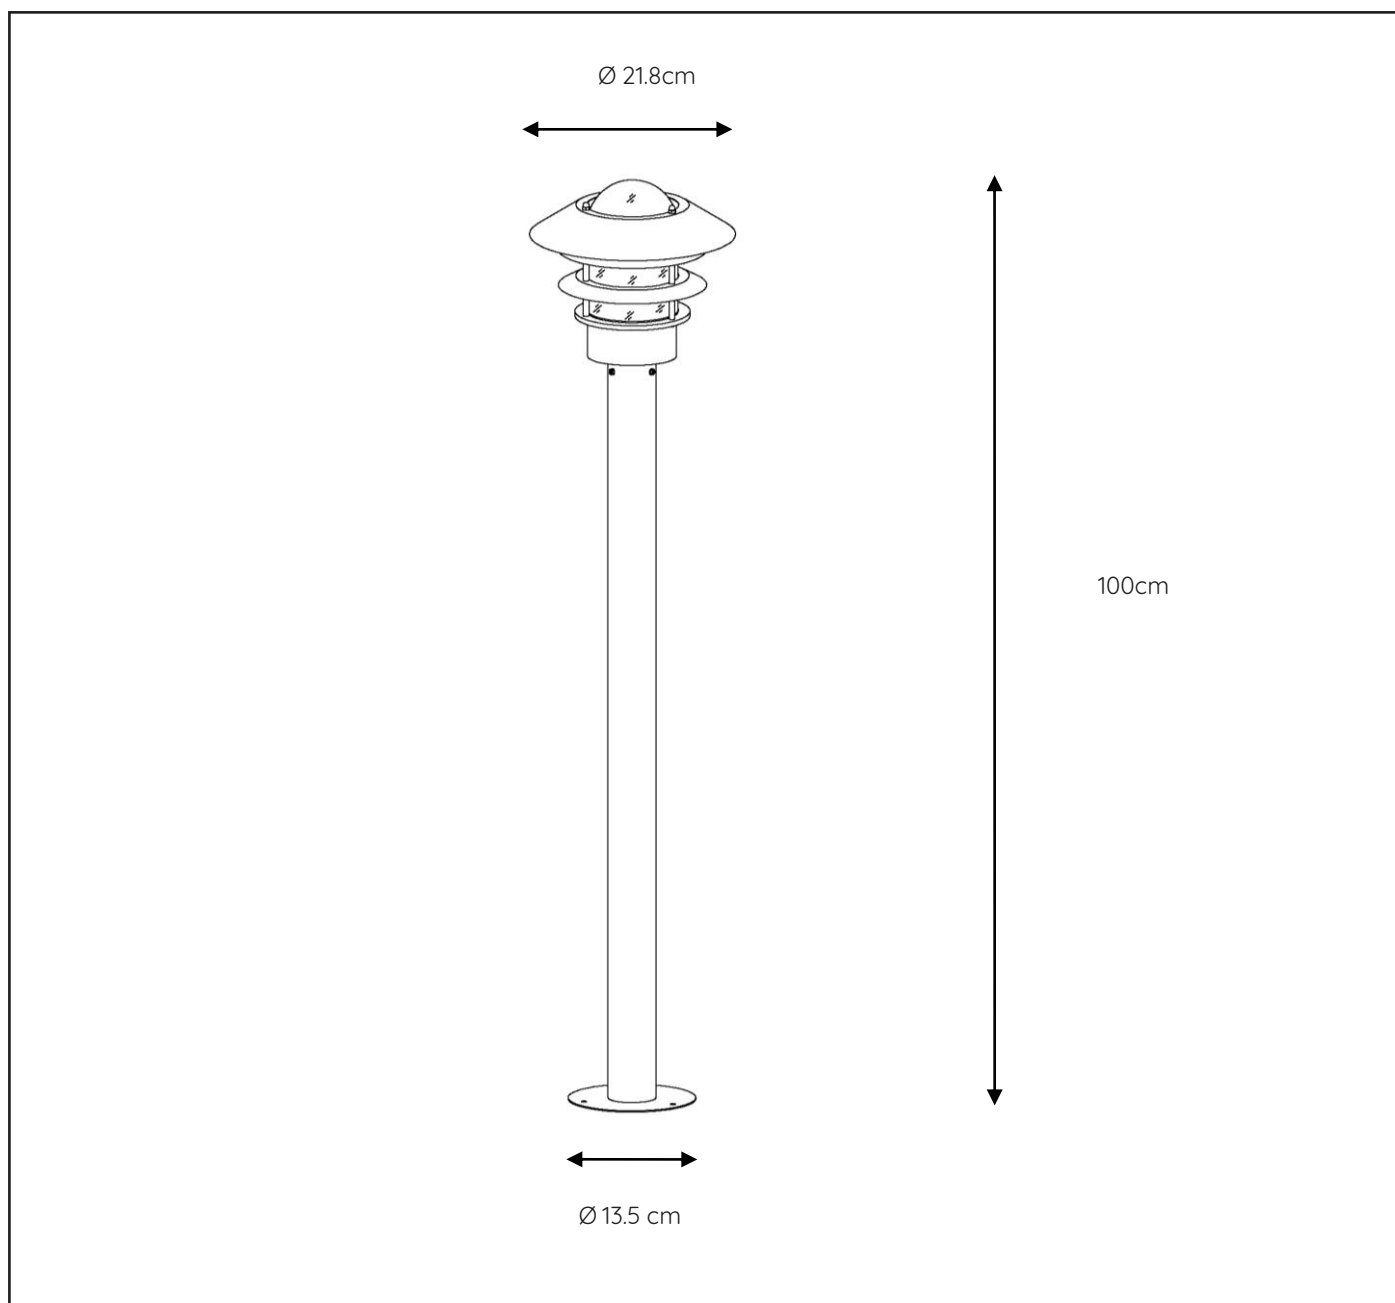

ZICO

Item number : 11874/99/12

EAN code : 5411212114808

Item number : 11874/99/30

EAN code : 5411212114815

For more specifications, dimensions please visit